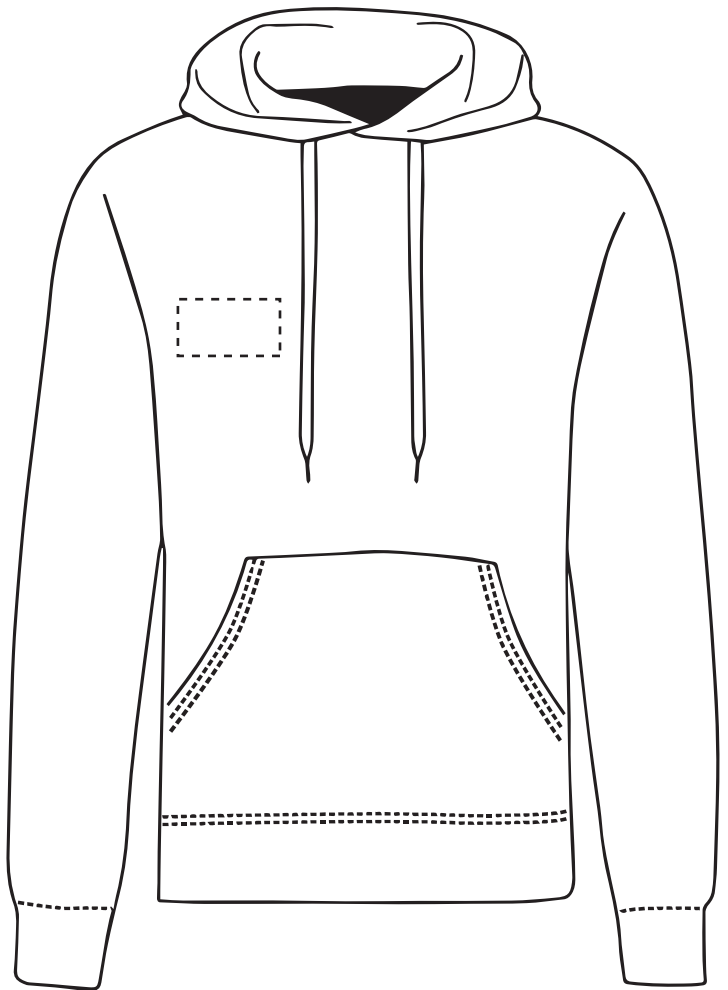

Your Ref:
Our Ref:

Quantity:
Version: 1

Product Code: HF0002
Product Colour: White

PRINTING CONCERNS: PRINT MAY DISCOLOUR

PRODUCT INFO: DUE TO THE NATURE OF THE PRODUCT THE PRINT POSITION MAY VARY BY 2 - 3 MM

PANTONE REFERENCE(S)

The dashed line is to demonstrate print area and will not appear on your printed item

Full colour printing

ARTWORK SCALE 15%