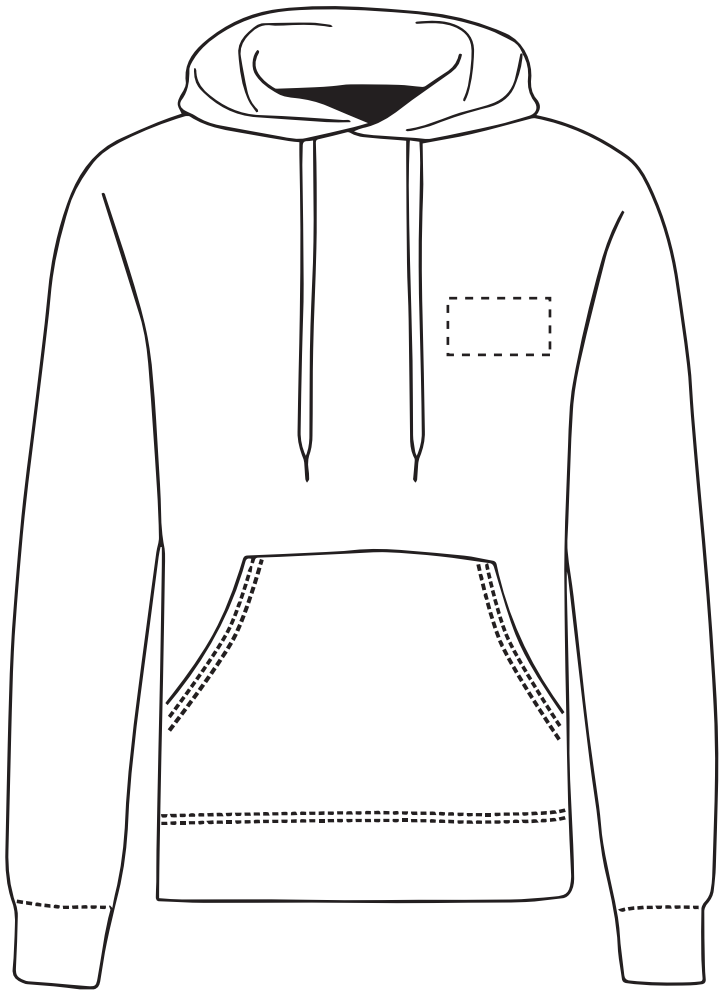

Your Ref:  
Our Ref:

Quantity:  
Version: 1

Product Code:HF0002  
Product Colour:White

**PRINTING CONCERNS: PRINT MAY DISCOLOUR**

**PRODUCT INFO: DUE TO THE NATURE OF THE PRODUCT THE PRINT POSITION MAY VARY BY 2 - 3 MM**

**PANTONE REFERENCE(S)**

The dashed line is to demonstrate print area and will not appear on your printed item

 Full colour printing

ARTWORK SCALE 15%

Product Image for visualisation  
- colours may vary

To proceed, please approve visual via the online system.